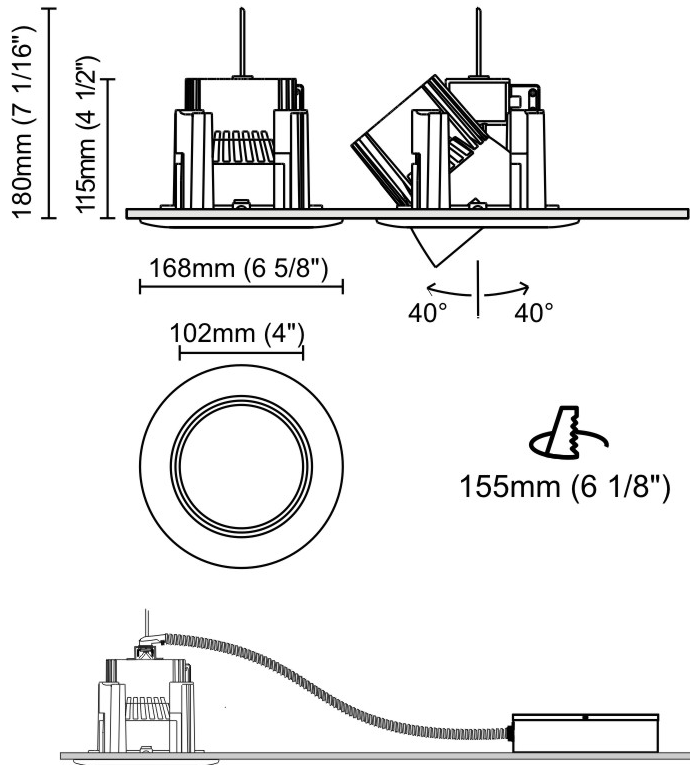

DIXIT RA17 RECESSED

A56019-30K

base number

1. To build a product code in our configurator select the specify button on the base model # product page
2. To build a manual product code on this datasheet choose from the options listed below in blue font and add the suffix to the base model #

GENERAL

Series: Dixit
Subseries: Dixit RA17
Brand: Ivela
Division: Architectural
Mounting Type: Recessed
Mounting Location: Ceiling
Subcategory: Downlight

PHYSICAL

Shape: Round
Diameter (mm): 168
Diameter (in): 6 5/8
Height (mm): 180
Height (in): 7 1/16
Min. Recessing Depth (mm): 180
Min. Recessing Depth (in): 7 1/16
Light Distribution: Adjustable / Direct
Weight (kg): 2
Weight (lbs): 4.40
Diffuser: Clear Polycarbonate
Fixture Finish: MWH
Fixture Material: Aluminum Die Cast

ELECTRICAL

Lamp Type: LED
Total Output Wattage (W): 33
Dimming: Tri-Mode (Non-Dimming and Phase Dimming (120Vac only) and 0-10V Dimming)
Driver Included: No
Driver Location: Recessed Housing
Driver Type: Constant Current - Universal
Driver Class: Class 2
Housing: See Components
Input Voltage (V): 120 - 277
Constant Current (MA): 900

LED

Number of LEDs: 1
Color Temperature (°K): 3000
Max. Delivered Lumen (lm): 3770
CRI: >85 CRI
Lamp Life (hrs): 50000

OPTICAL

Optic°: 30
Upon Request: Optic 17° or 55° (mirror-metallized) / 70° (white)

RATINGS AND CERTIFICATIONS

Certified By: Certified for North American Standards
IP rating: IP20
IK Rating: IK07