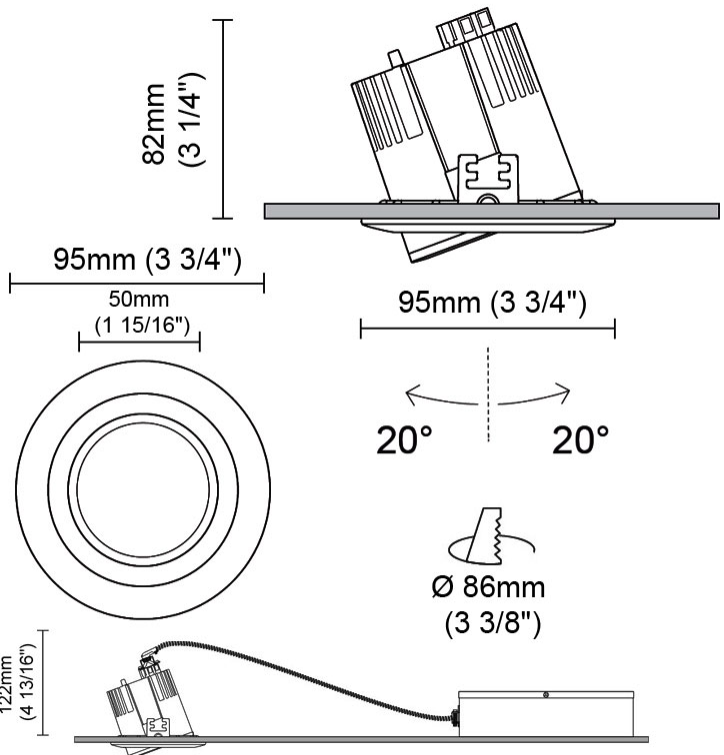

GENERAL

Series: Dixit
Brand: Ivela
Division: Architectural
Mounting Type: Recessed
Mounting Location: Ceiling
Subcategory: Downlight

PHYSICAL

Shape: Round
Diameter (mm): 95
Diameter (in): 3 ³/₄
Depth (mm): 82
Depth (in): 3 ¹/₄
Min. Recessing Depth (mm): 122
Min. Recessing Depth (in): 4 ¹³/₁₆
Light Distribution: Adjustable / Direct
Weight (kg): 0.4
Weight (lbs): 0.88
Cut-out Measurements: 86mm / 3 3/8

GENERAL

Series: Dixit
 Subseries: Dixit RA11
 Brand: Ivela
 Division: Architectural
 Mounting Type: Recessed
 Mounting Location: Ceiling
 Subcategory: Downlight

PHYSICAL

Shape: Round
 Diameter (mm): 125
 Diameter (in): 4 ¹⁵/₁₆
 Height (mm): 79
 Height (in): 3 ¹/₈
 Min. Recessing Depth (mm): 119
 Min. Recessing Depth (in): 4 ¹¹/₁₆
 Light Distribution: Direct
 Weight (kg): 0.6
 Weight (lbs): 1.32
 Diffuser: Clear Polycarbonate
 Fixture Finish: MWH
 Fixture Material: Aluminum Die Cast
 Cut-out Measurements: 116mm / 4 9/16"

GENERAL

Series: Dixit
 Subseries: Dixit RA8
 Brand: Ivela
 Division: Architectural
 Mounting Type: Recessed
 Mounting Location: Ceiling
 Subcategory: Downlight

PHYSICAL

Shape: Round
 Diameter (mm): 95
 Diameter (in): 3 3/4
 Height (mm): 82
 Height (in): 3 1/4
 Min. Recessing Depth (mm): 122
 Min. Recessing Depth (in): 4 13/16
 Light Distribution: Adjustable / Direct
 Weight (kg): 0.4
 Weight (lbs): 0.88
 Diffuser: Clear Polycarbonate
 Fixture Finish: MWH
 Fixture Material: Aluminum Die Cast
 Cut-out Measurements: 86mm / 3 3/8"

Optic°: 26
 Beam Angle: Symmetric
 Adjustability: Tilt ±20°
 Upon Request: Optic 45° (mirror-metallized) / 65° (white)

RATINGS AND CERTIFICATIONS

Certified By: Certified for North American Standards
 IP rating: IP20
 IK Rating: IK08
 Glare Rating: ≤ 19